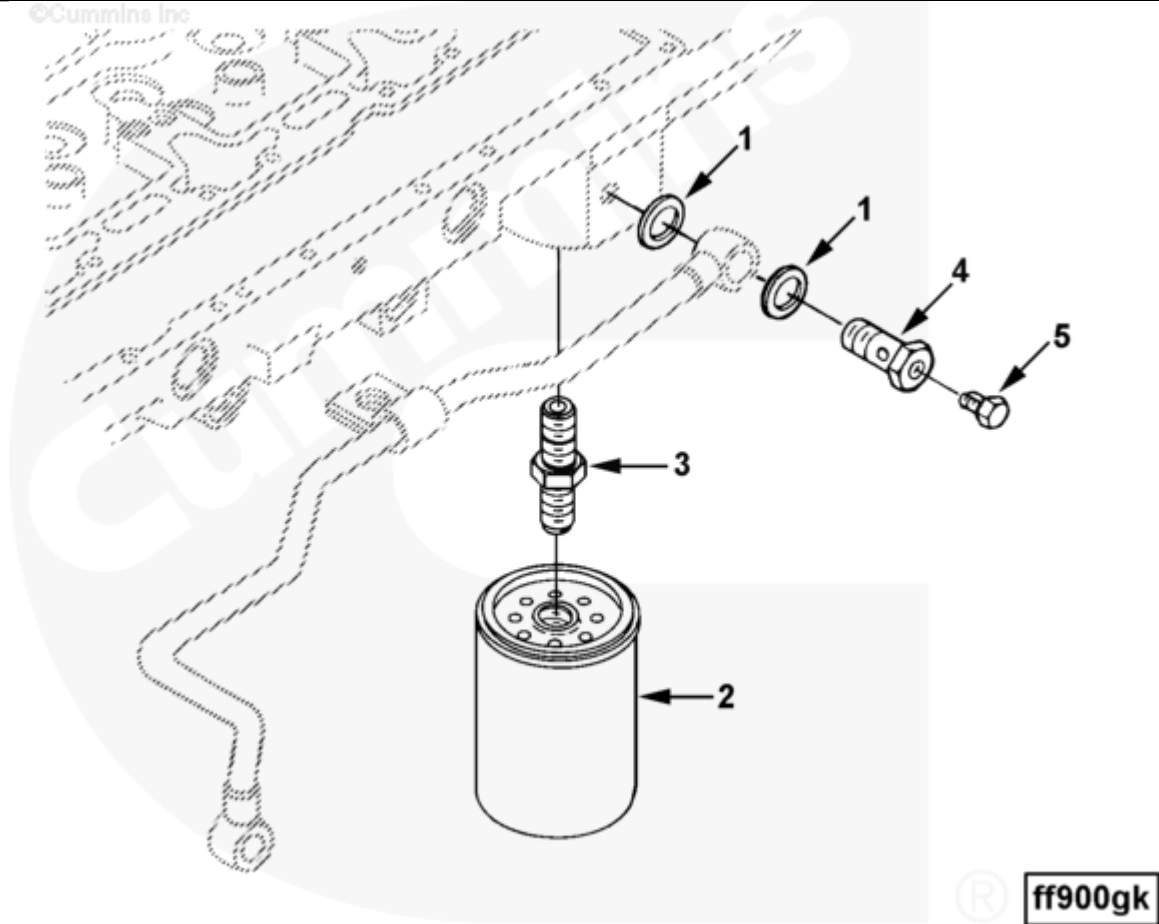

Parts Catalog - Option Detail

Electronic Parts Catalog - Option Detail				
Option	Group	Graphic	Film Card	Date
FF9002-01	06.04	ff900gk	Z	16-JAN-97
Engines	6C8.3, C GAS PLUS CM556, G8.3, G8.3 CM558, GTA8.3 CM558, ISC CM2150, ISC CM554, ISC CM850, ISC8.3 CM2250, ISC8.3 G CM2180 C101, ISL CM2150, ISL CM554, ISL CM850, ISL G CM2180, ISL8.9 CM2150 L110, ISL8.9 CM2880 L112, ISL9 CM2150 SN, ISL9 CM2250, ISL9 CM2350 L101, ISL9 CM2350 L111, ISLE4 CM850, L GAS PLUS CM556, L8.9, L8.9 L121, L8.9G CMOH2.0 L125B, L9 CM2350 L116B, L9 CM2350 L119B, L9 CM2350 L120C, L9 CM2350 L123B, L9.3 L105, L9.5 L117, L9N CM2380 L124B, QSC8.3 CM2250, QSC8.3 CM2880 C102, QSC8.3 CM554, QSC8.3 CM850(CM2850), QSL9 CM2250, QSL9 CM2250 L115, QSL9 CM2350 L102, QSL9 CM2350 L107, QSL9 CM2350 L118, QSL9 CM2350 L122, QSL9 CM554, QSL9 CM850(CM2850), QSL9 G CM558, QSL9 M CM2250 L106, QSL9.3 CM2880 L113			

[SMALL](#) | [MEDIUM](#) | [LARGE](#)

Cart	Ref No	Part Number	Part Description	Required	Remarks
View My Cart					
		FF9002-01	Fuel Filter		
					Element Type: Single

					Water Separator Provision:
					No
					Mtg. Angle from Crank C/L:
					To Be Determined
					Element Style: Spin on
					Installation Responsibility:
					Cummins
					Filter Location: Under head
					cylinder #5
					Absolute Filtration
					(microns): 25
					Compatible with Lift Pump:
					Yes
					Air Heater Connection
					Provided: No
					Filter Inlet Diameter:
					1/2in.
					Engine Family:
					B Series
					C Series
					Engine Cylinders: 4 and 6
	1	3918191	Sealing Washer	2	Purchase 3935171.
<input type="checkbox"/>	2	3931063	Fuel Filter	1	Buy from Cummins Filtration
<input type="checkbox"/>	3	3925954	Filter Head Adapter	1	M16 x 1.50 (Both Ends) x 33.5
<input type="checkbox"/>		3905860	Banjo Connector Screw	1	Order Components Individually
<input type="checkbox"/>	4	3905403	Captive Washer Cap Screw	1	
<input type="checkbox"/>	5	3911446	Banjo Connector Screw	1	M12 X 1.50 X 24.